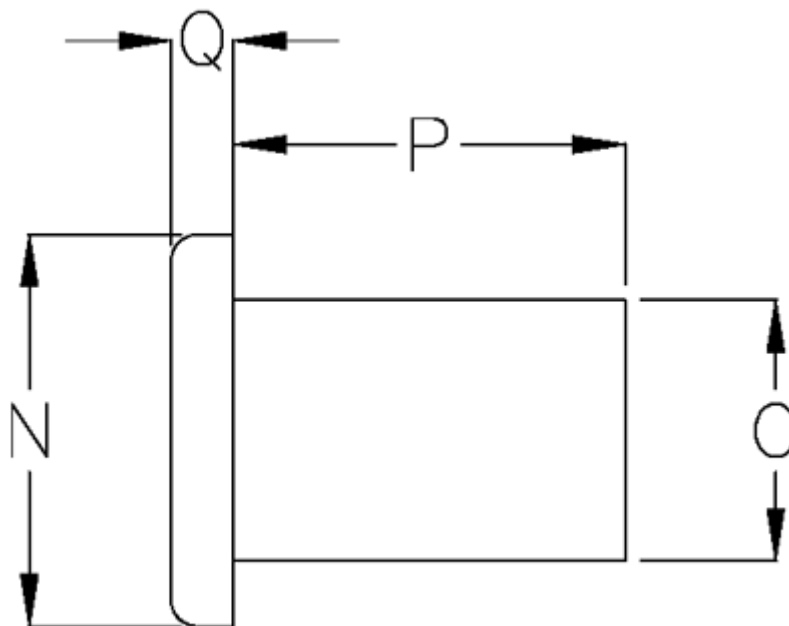

Article number: 05904212

Description: Hepco dowel pin SDP 12

Measures

N m6 = 10

O K6 = 12

P = 15.00

Q = 3,75